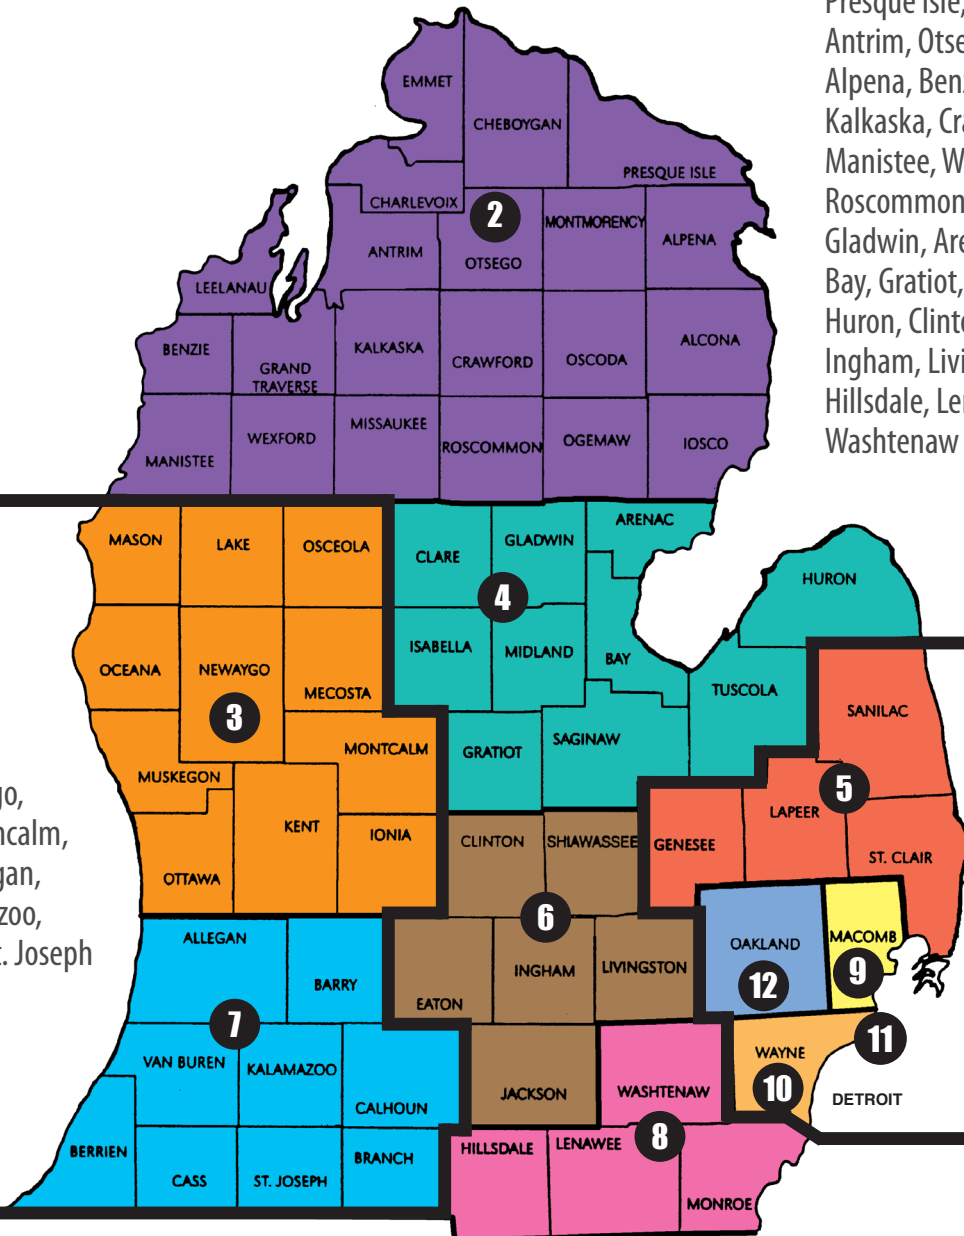

CENTRAL

Regions 1, 2, 4, 6 & 8

Represents the Upper Peninsula, as well as Emmet, Cheboygan, Presque Isle, Charlevoix, Leelanau, Antrim, Otsego, Montmorency, Alpena, Benzie, Grand Traverse, Kalkaska, Crawford, Oscoda, Alcona, Manistee, Wexford, Missaukee, Roscommon, Ogemaw, Iosco, Clare, Gladwin, Arenac, Isabella, Midland Bay, Gratiot, Saginaw, Tuscola, Huron, Clinton, Shiawassee, Eaton, Ingham, Livingston, Jackson, Hillsdale, Lenawee, Monroe and Washtenaw counties

WEST

Regions 3 & 7

Represents Mason, Lake, Osceola, Oceana, Newaygo, Mecosta, Muskegon, Montcalm, Ottawa, Kent, Ionia, Allegan, Barry, VanBuren, Kalamazoo, Calhoun, Berrien, Cass, St. Joseph and Branch counties

EAST

Regions 5, 9, 10, 11 & 12

Represents Sanilac, Lapeer, Genesee, St. Clair, Oakland, Macomb, Wayne counties and the City of Detroit